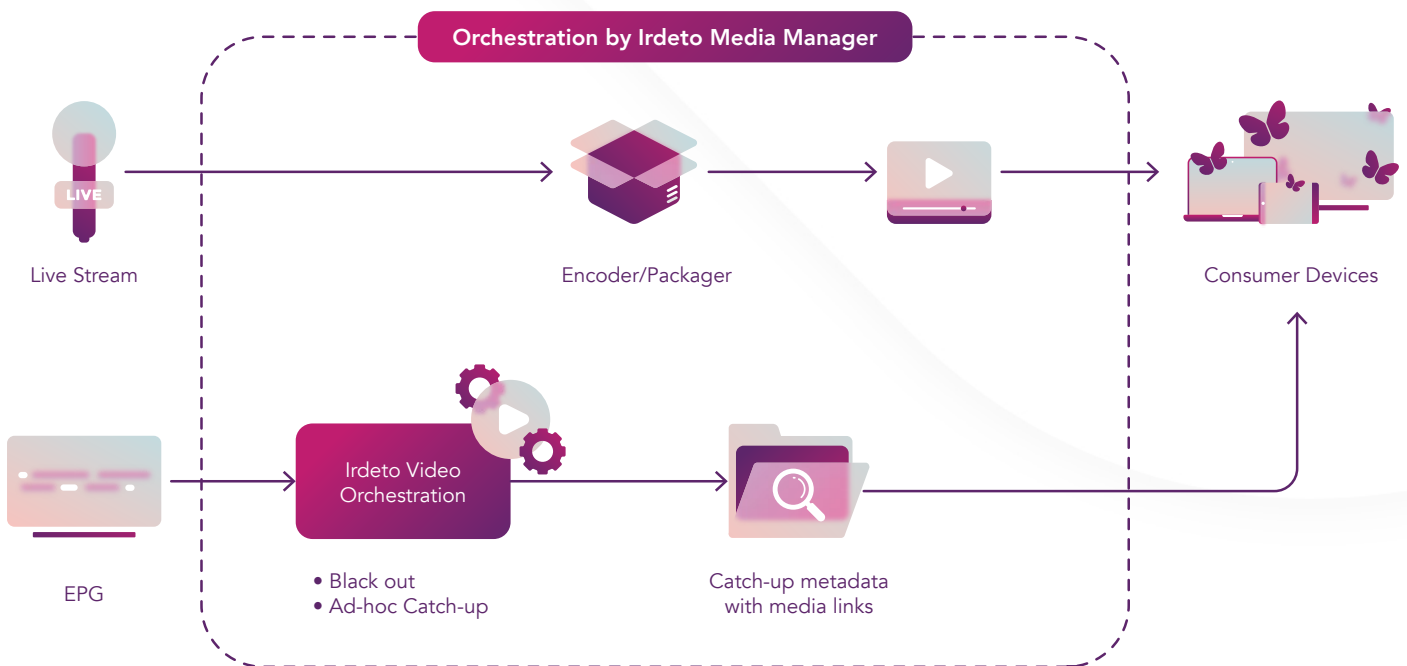

Live2VOD

Generate VOD assets from live streams

Live streams, whether one-off events or linear live TV channels, are an important differentiator of OTT services. In addition to the quality of the content, viewers also want the flexibility to watch live content after it has been aired, either in the form of catch-up or as standalone on-demand titles.

Irdeto Live2VOD is a versatile solution that covers different use cases when it comes to generating VOD from live streams. It not only addresses viewers' expectations but also enables OTT operators to repurpose live content with ease.

IRDETO LIVE2VOD SOLUTION

Generate VOD assets from live streams for later playback.

Benefits

- VOD assets readily available when the live program finished
- EPG data for recommendations and content discovery
- Pre-integrated with Broadpeak packager and Unified Streaming packager for fast launch

Figure 1. How it works

IRDETO VIDEO ORCHESTRATION PLATFORM – POWERED BY IRDETO MEDIA MANAGER

- Streamline your workflows and manage business complexities
- Adapt to your internal processes and desired workflows
- Can be deployed in the cloud, on premises, or using a hybrid model